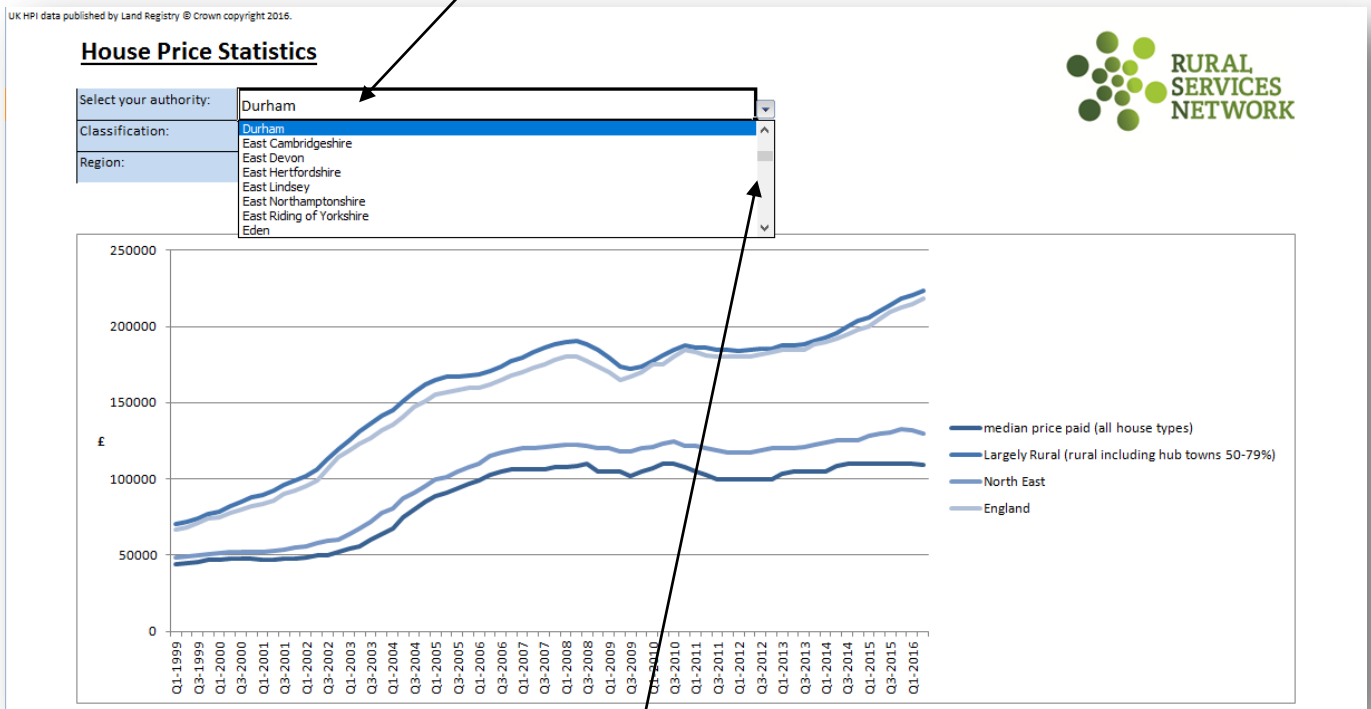

A simple guide to RSN online spreadsheets - House Price Statistics

The analysis of House Price Statistics presents the UK House Price Index (UK HPI data published by Land Registry © Crown copyright 2016.) and associated affordability ratios for a chosen local authority area. To select the authority of interest, please follow these steps:

Using the mouse, left click on the cell containing an authority name.

Clicking this time on the grey square with a blue triangle to present the drop down list of options, use the scroll bar to find the authority of interest before selecting that authority.